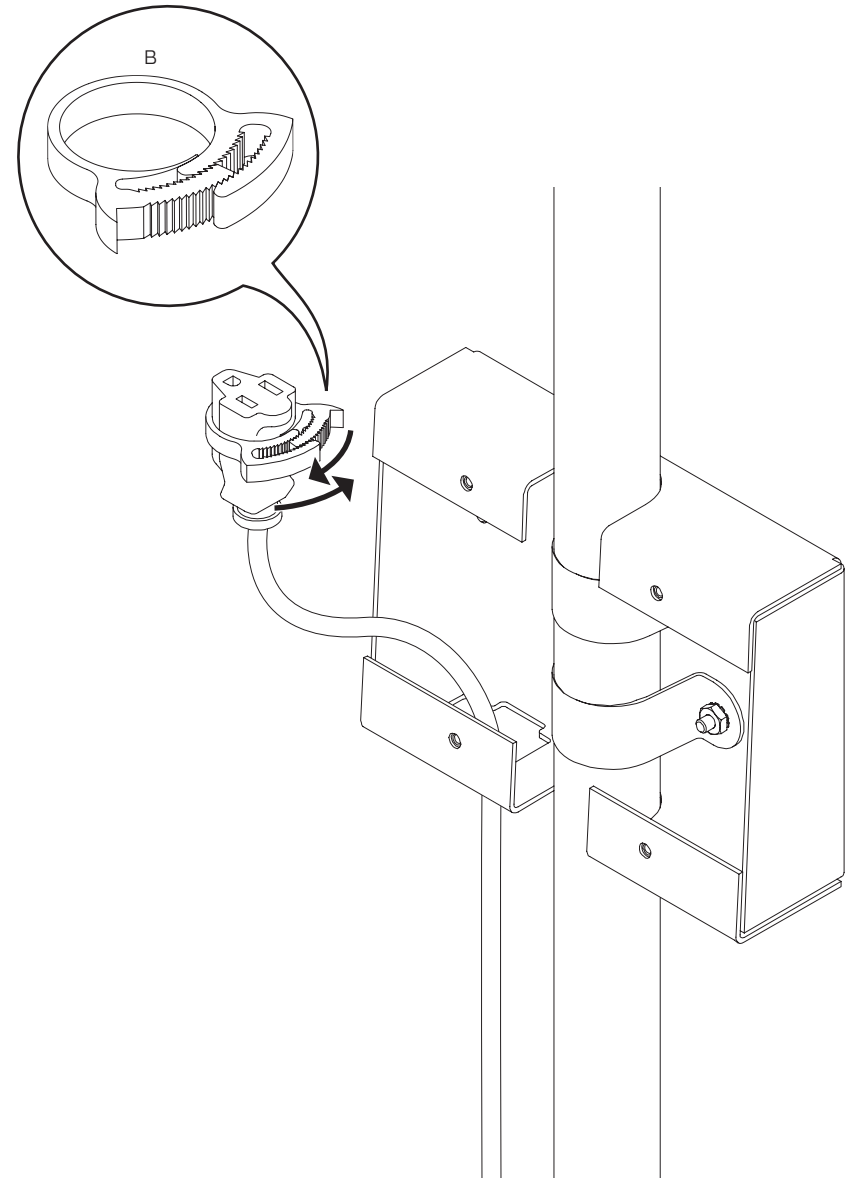

PARTS LIST

A 10-32 Keps Nut 4x
702055

B Double Snap Grip Clamp 1x
714764

C M4-0.7 x 10mm BHSCS 4x
710640

D M4 Lock Washer 4x
702018

E M4 Flat Washer 4x
702017

1

2

3

IMPORTANT: Charger cable must be attached in the orientation as shown.

Charging block not included

4

USB cable not included