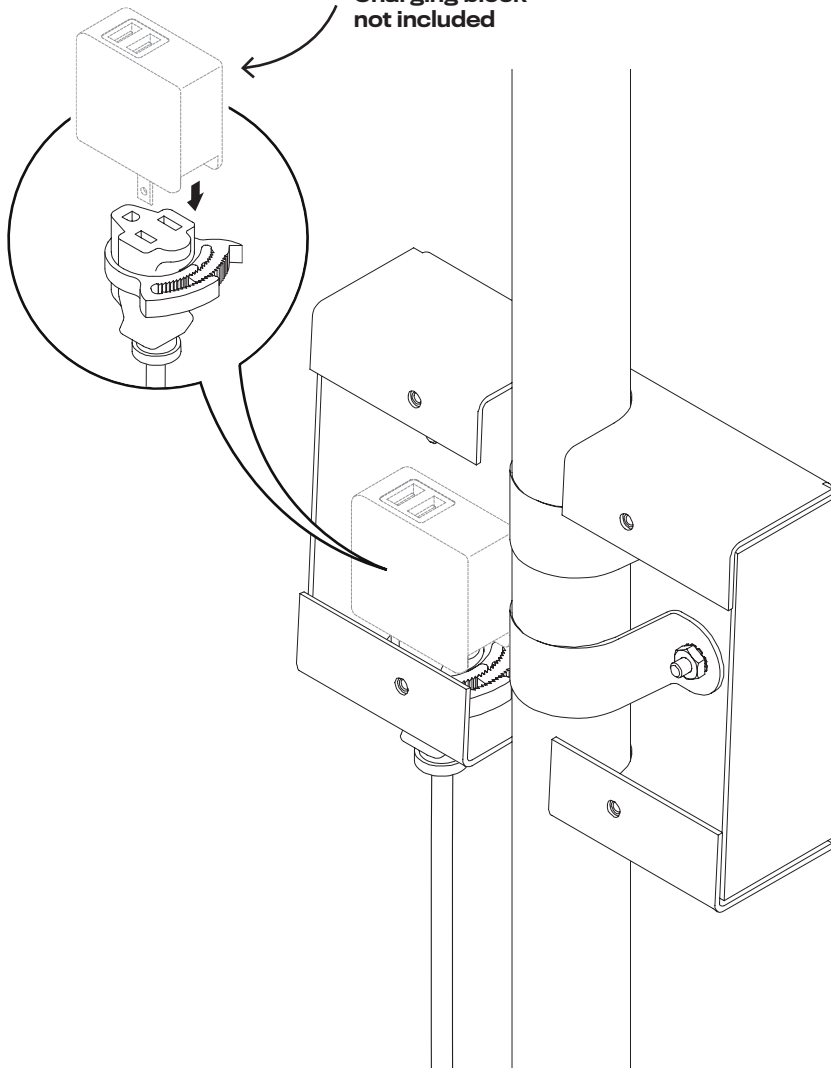

PARTS LIST

A 10-32 Keps Nut 4x
702055

B Double Snap Grip Clamp 1x
714764

C M4-0.7 x 10mm BHSCS 4x
710640

D M4 Lock Washer 4x
702018

E M4 Flat Washer 4x
702017

1

2

3

IMPORTANT: Charger cable must be attached in the orientation as shown.

Charging block not included

4

USB cable not included