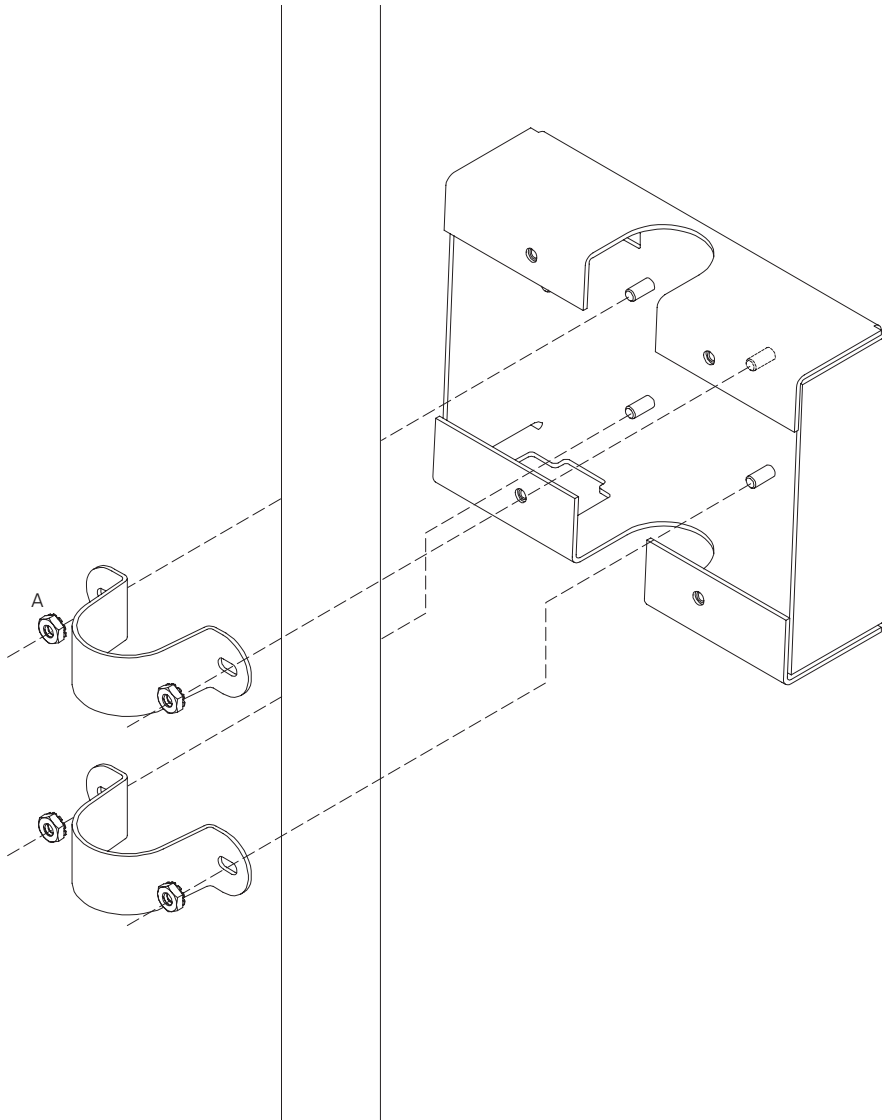

PARTS LIST

A 10-32 Keps Nut 4x
702055

B Double Snap Grip Clamp 1x
714764

C M4-0.7 x 10mm BHSCS 4x
710640

D M4 Lock Washer 4x
702018

E M4 Flat Washer 4x
702017

1

2

3

IMPORTANT: Charger cable must be attached in the orientation as shown.

Charging block not included

4

USB cable not included