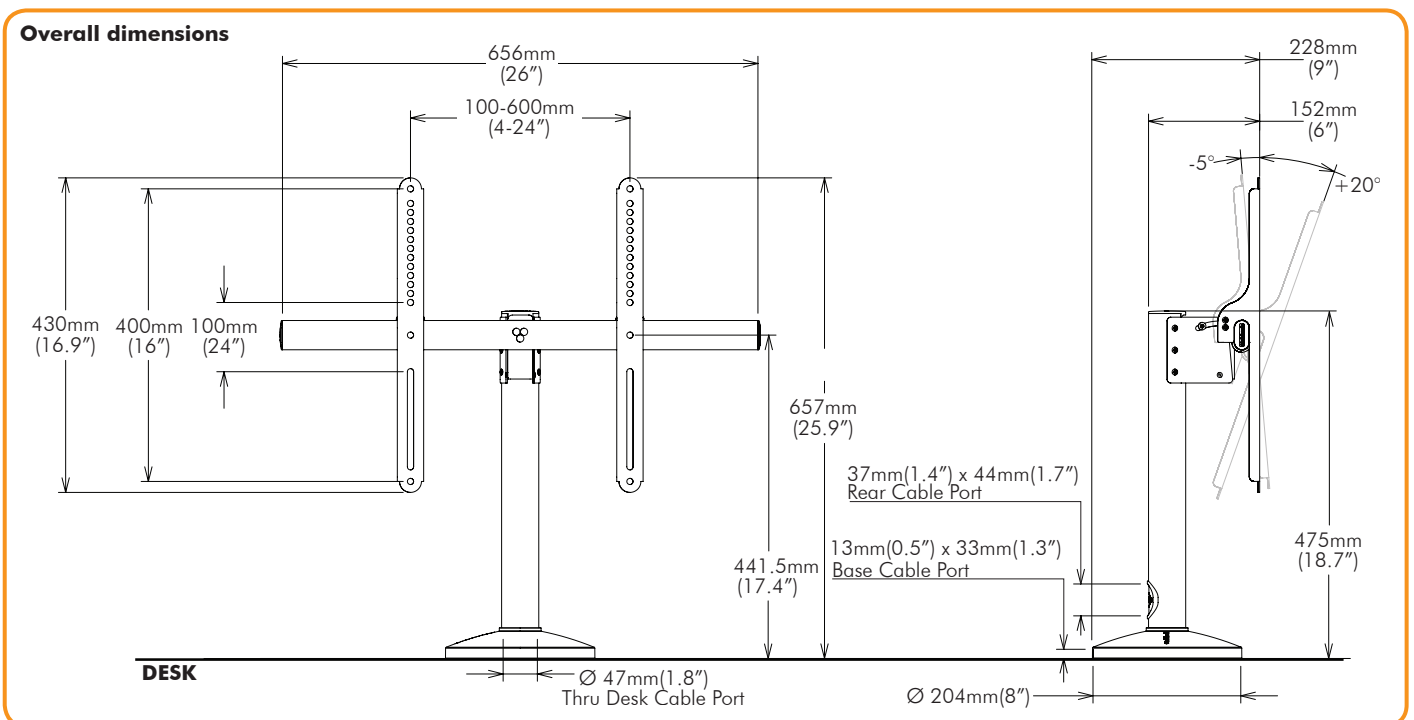

Product information

Product Code	Load capacity	Material	Colour
TH-FM	35kg (77lbs)	Steel	Black

Package information, single unit

Size	Ship weight	UPC code	Contents
72.4cm x 21.2cm x 23.5cm (28.5" x 8.3" x 9.3")	6.5kg (14.3lbs)	881493007529	All hardware required for installation supplied

Package information, master pack

Size	Ship weight	UPC code	Units per master pack
74cm x 50cm x 23.5cm (29.1" x 19.7" x 9.3")	13.6kg (29.92lbs)	881493007536	2

Technical drawings

Atdec mounts are designed, developed and tested in Australia. While all efforts have been made to ensure the information in this brochure was correct as of the date of printing, we reserve the right to change specifications without notice. Please refer to the website for our full range along with the latest details on specifications, compatibility and dealer location. Atdec and Telehook are registered trademarks with all rights reserved. Copyright November 2012.

Atdec Global www.atdec.com.au
Atdec North America www.atdec.com