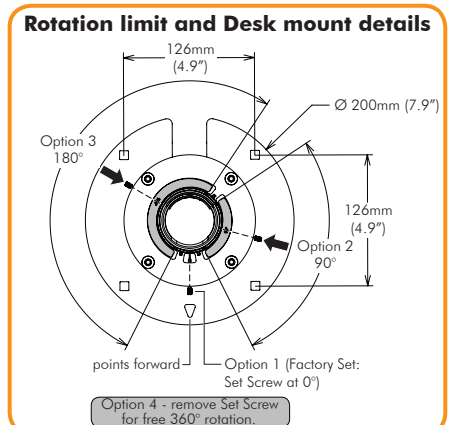

Product information

Product Code	Load capacity	Material	Colour
TH-FM	35kg (77lbs)	Steel	Black

Package information, single unit

Size	Ship weight	UPC code	Contents
72.4cm x 21.2cm x 23.5cm (28.5" x 8.3" x 9.3")	6.5kg (14.3lbs)	881493007529	All hardware required for installation supplied

Package information, master pack

Size	Ship weight	UPC code	Units per master pack
74cm x 50cm x 23.5cm (29.1" x 19.7" x 9.3")	13.6kg (29.92lbs)	881493007536	2

Technical drawings

Atdec mounts are designed, developed and tested in Australia. While all efforts have been made to ensure the information in this brochure was correct as of the date of printing, we reserve the right to change specifications without notice. Please refer to the website for our full range along with the latest details on specifications, compatibility and dealer location. Atdec and Telehook are registered trademarks with all rights reserved. Copyright November 2012.

Atdec Global www.atdec.com.au
Atdec North America www.atdec.com